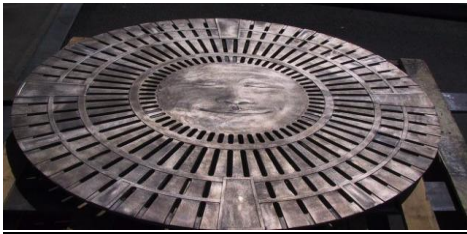

Page Two Iron Age Designs Price List

If you have a unique or custom area that needs a trench, catch basin, drain or tree grate, please call for more information.

We can provide a radius trench grate as pictured above and have several radius grates that are not a custom design which can save you money by not having to incur a special pattern charge.

We also do custom work such as fencing or gutter drain chain, please call for more information.

Tree Grates

TGI3x3	Interlaken 3' Square	Iron/Raw	36"x36"	$395.00	144.0	Call for a quote for a Baked on Oil Finish
TGI4x4	Oblio 4' Square	Iron/Raw	48"x48"x1"	$510.00	220.0	
TGI4x4	Interlaken 4' Square	Iron/Raw	48"x48"x1"	$510.00	220.0	
TGO4x6	Oblio 4'x6'	Iron/Raw	48"x72"x1"	$950.00	400.0	
TGL4x6	Locust 4'x6'	Iron/Raw	48"x72"x1"	$950.00	400.0	
TGO5x5	Oblio 5'x5'	Iron/Raw	60"x60"	$990.00	440.0	
TGO6x6	Oblio 6'x6'	Iron/Raw	72"x72"x1-1/4"	$1,250.00	650.0	
TGLDIA	Locust 6' Round	Iron/Raw	72" Round	$1,050.00	470.0	

Tree Grate Frames

				Embedment	Retrofit
3' Square		Steel/Raw	37"x37"x1-1/2"	$130.00	$150.00
4' Square		Steel/Raw	49"x49"x1-1/2"	$220.00	$240.00
4'x6'		Steel/Raw	49"x73"x1-1/2"	$279.00	$299.00
5' Square		Steel/Raw	61"x61"x1-1/2"	$225.00	$245.00
6' Square		Steel/Raw	73"x73"x1-3/4"	$289.00	$309.00
6' Round		Steel/Raw	73" Diameter	$240.00	$260.00

Frames are embedment mount for new construction only or retrofit for existing construction please call for pricing on other types.
Please call for pricing on other styles, sizes, radius and material finish.

Register Covers

Dimensions are for the Duct opening, not the outside dimension of the cover.

IRC4-10	Interlaken 4"x10"	$45.00	Baked on Oil Finish Included for all of the Register Covers
IRC4-12	Interlaken 4"x12"	$49.00	
LRC4-10	Locust 4"x10"	$45.00	
LRC4-12	Locust 4"x12"	$49.00	
ORC4-10	Oblio 4"x10"	$45.00	
ORC4-12	Oblio 4"x12"	$49.00	
TRC 4-10	Tenino 4"x10"	$45.00	
NRC4-10	Nassau 4"x10"	$45.00	
NRC4-12	Nassau 4"x12"	$49.00	

1/04/2010

LESTER RECREATION DESIGNS 1-866-861-8431 FAX 317-883-4644 GREENWOOD, IN 46142